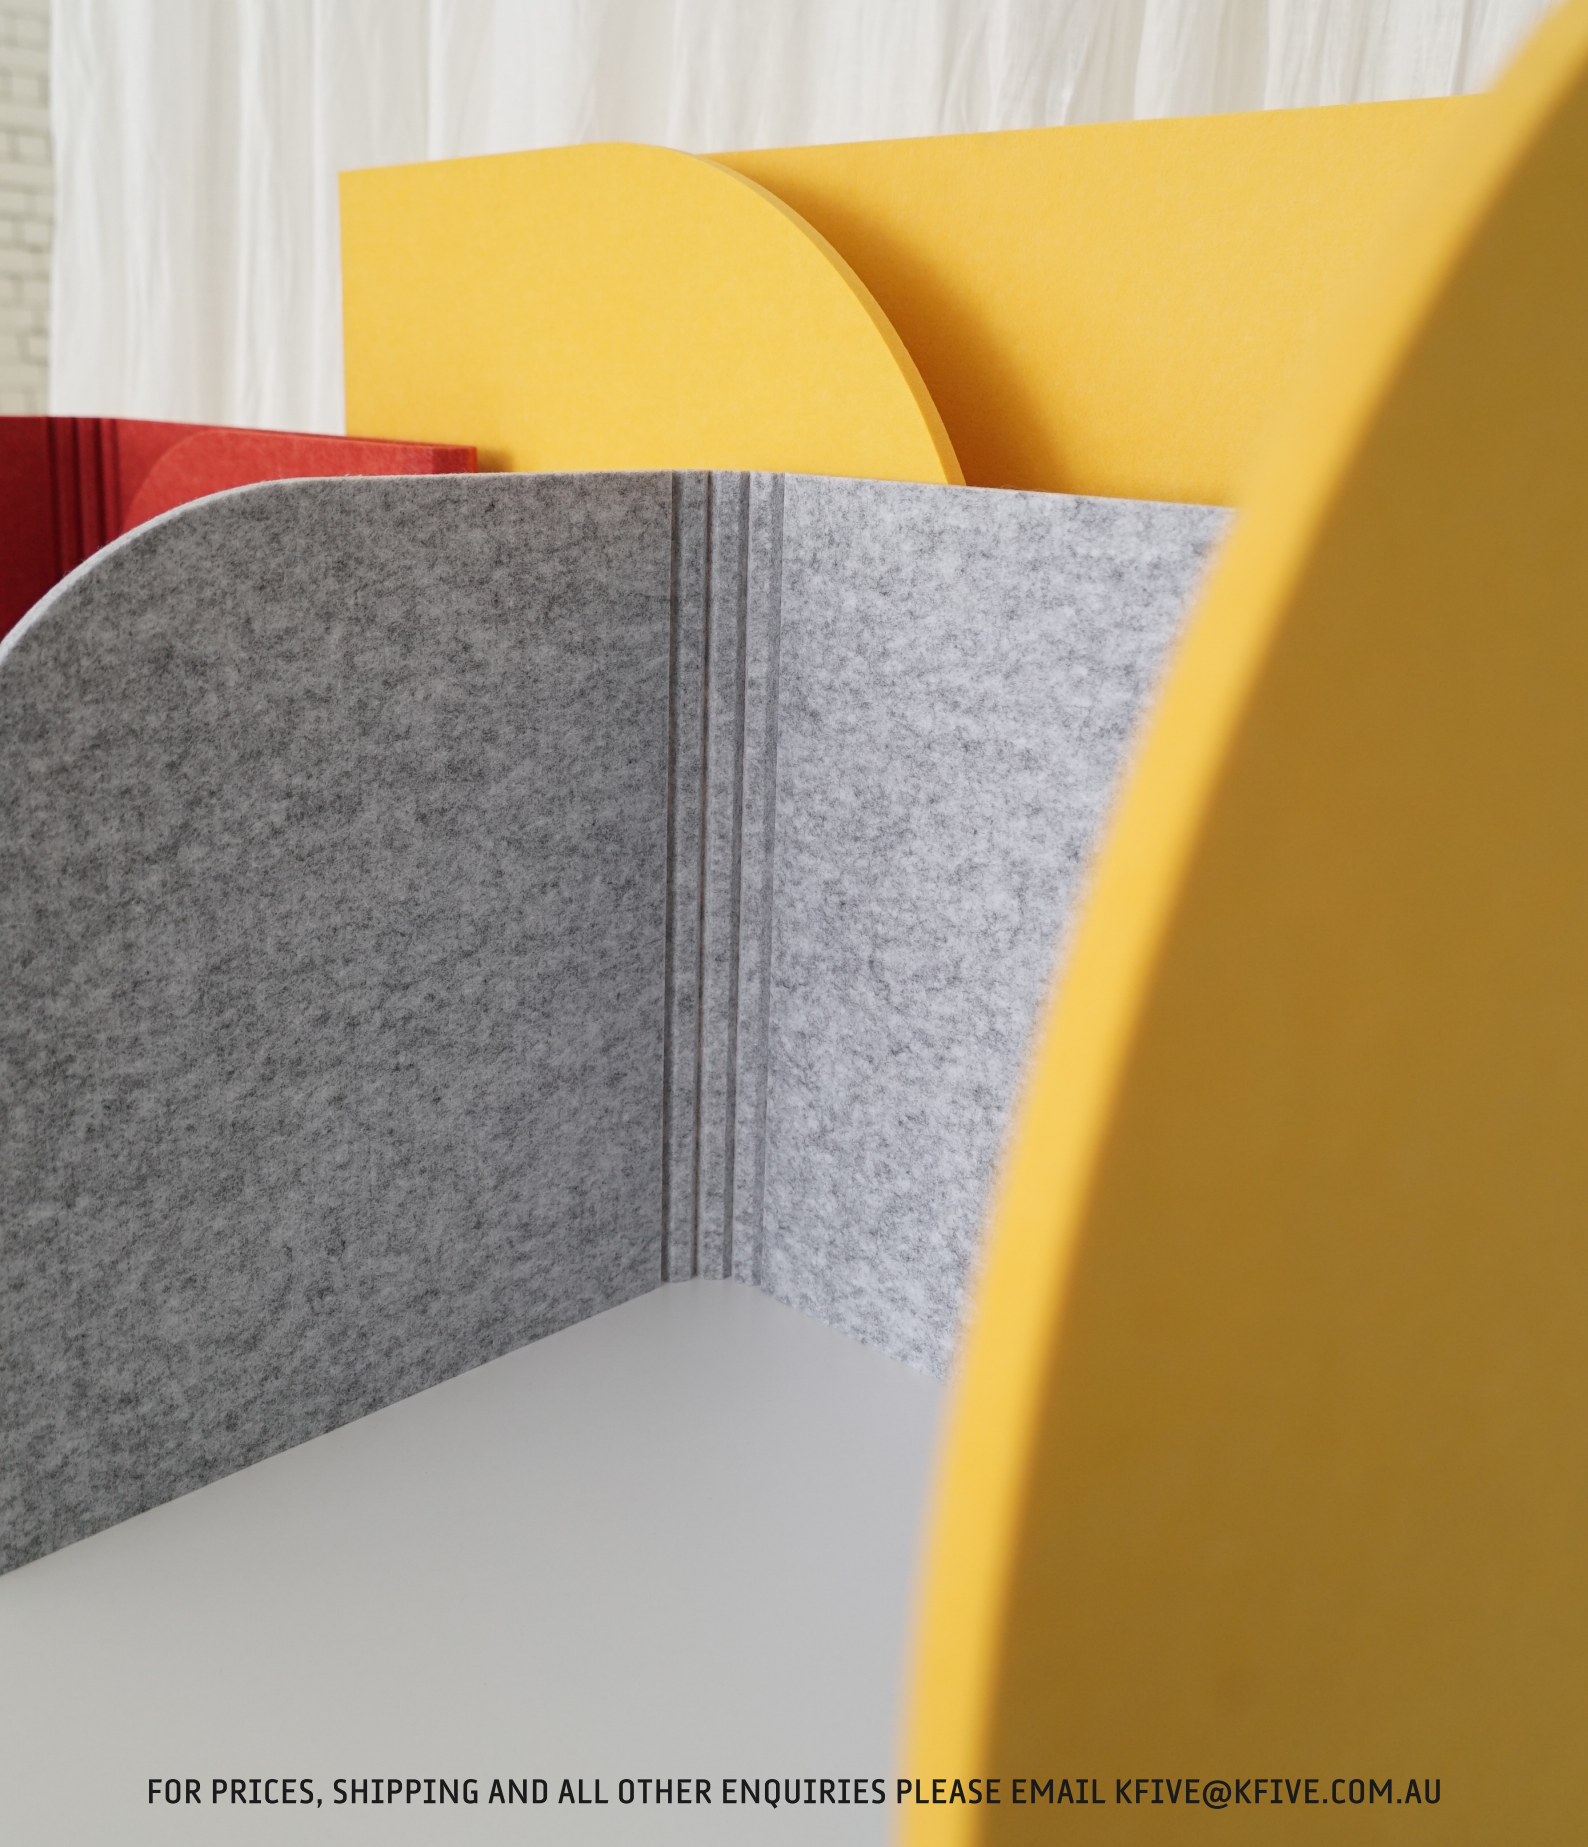

screens

KFIVE DESK SCREENS

AUSTRALIAN MADE

PORTABLE PRIVACY SCREENS

ENVELOPE SCREENS

Designed with privacy and ease-of-use in mind, our new range of Desk Screens are made to create workspaces in any location whilst remaining stylish and lightweight .

Available in colours :
GREY, RED, YELLOW

Size range: ALL
CUSTOM SIZES
AVAILABLE TO ORDER

@KFIVEFURNITURE

By Appointment
Level 1, 275 Smith Street
Fitzroy, VIC, 3065
T + 61 (0)3 8467 470

"We wanted to acknowledge the modern day working environment whilst also adding an architectural element. These screens can be used by anyone, anywhere" CEO Erna Walsh