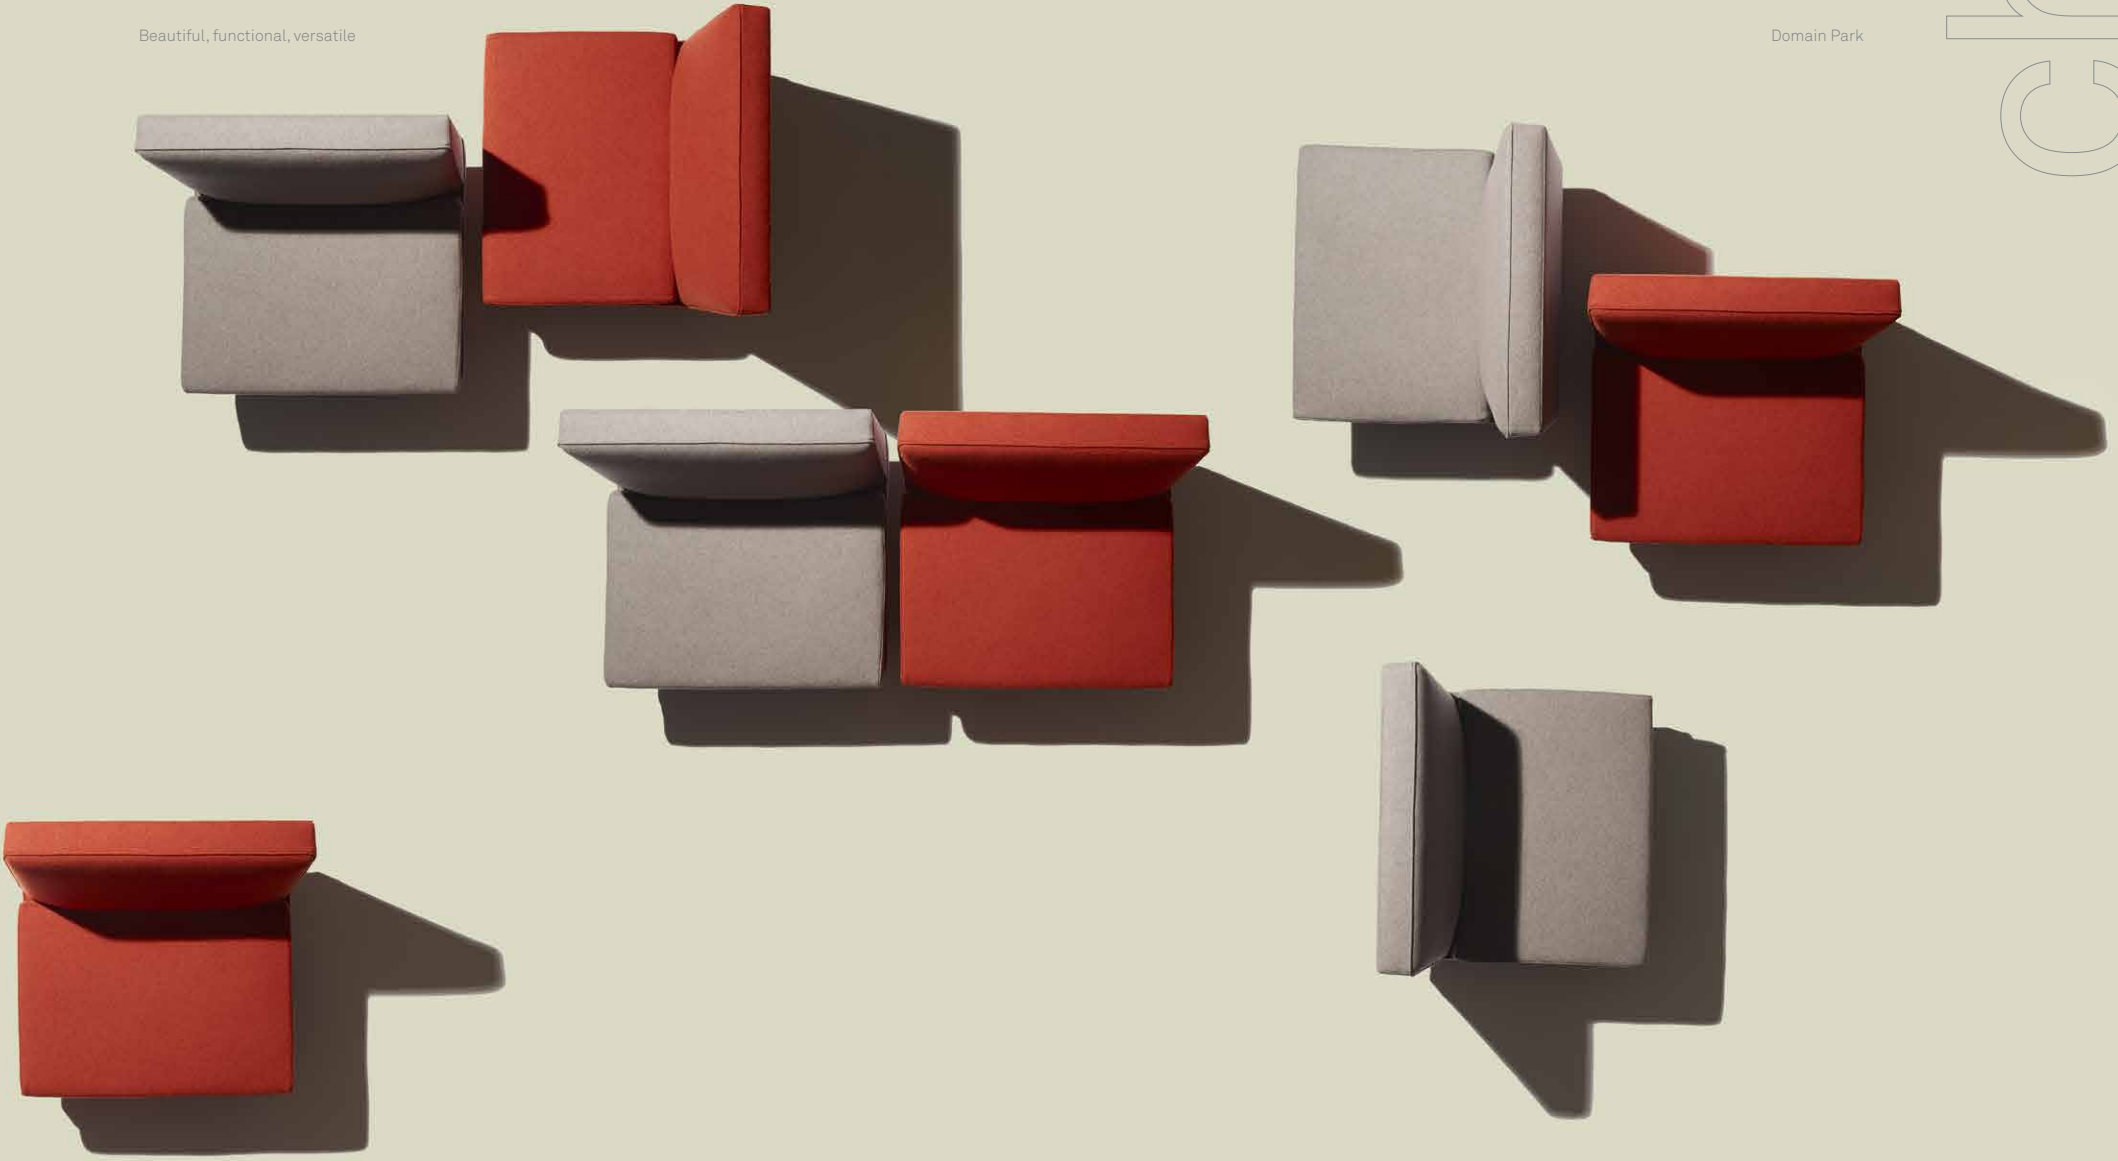

Stripped back elegance and comfort

Walsh Street

sofa

Made from Australian hardwoods, covered with Australian wool fabrics

Beautiful, functional, versatile

Domain Park

chair

Each piece of furniture is a study in stripped back elegance and comfort. With everyday use in mind